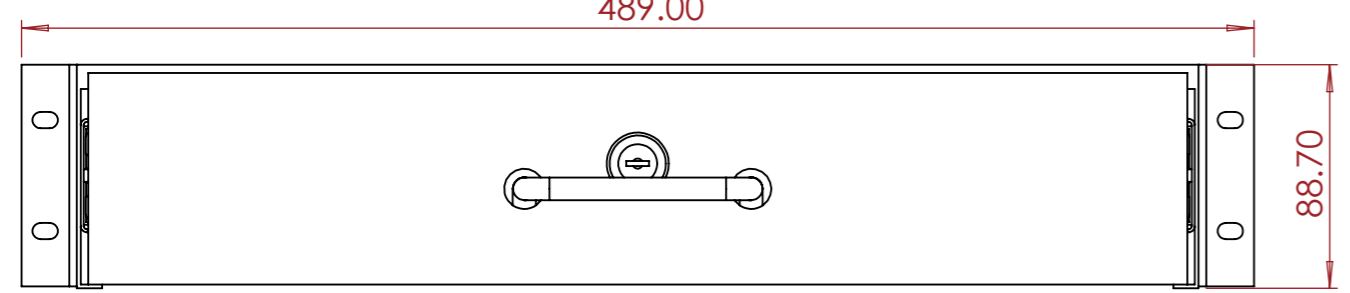

TOP VIEW (OPEN)

FRONT VIEW

TOP VIEW (CLOSED)

NOTES:

The internal width of the drawer is 412mm. See TOP VIEW (OPEN)

The internal depth is 306.72mm. See TOP VIEW (OPEN)

All dimensions in mm unless specified otherwise