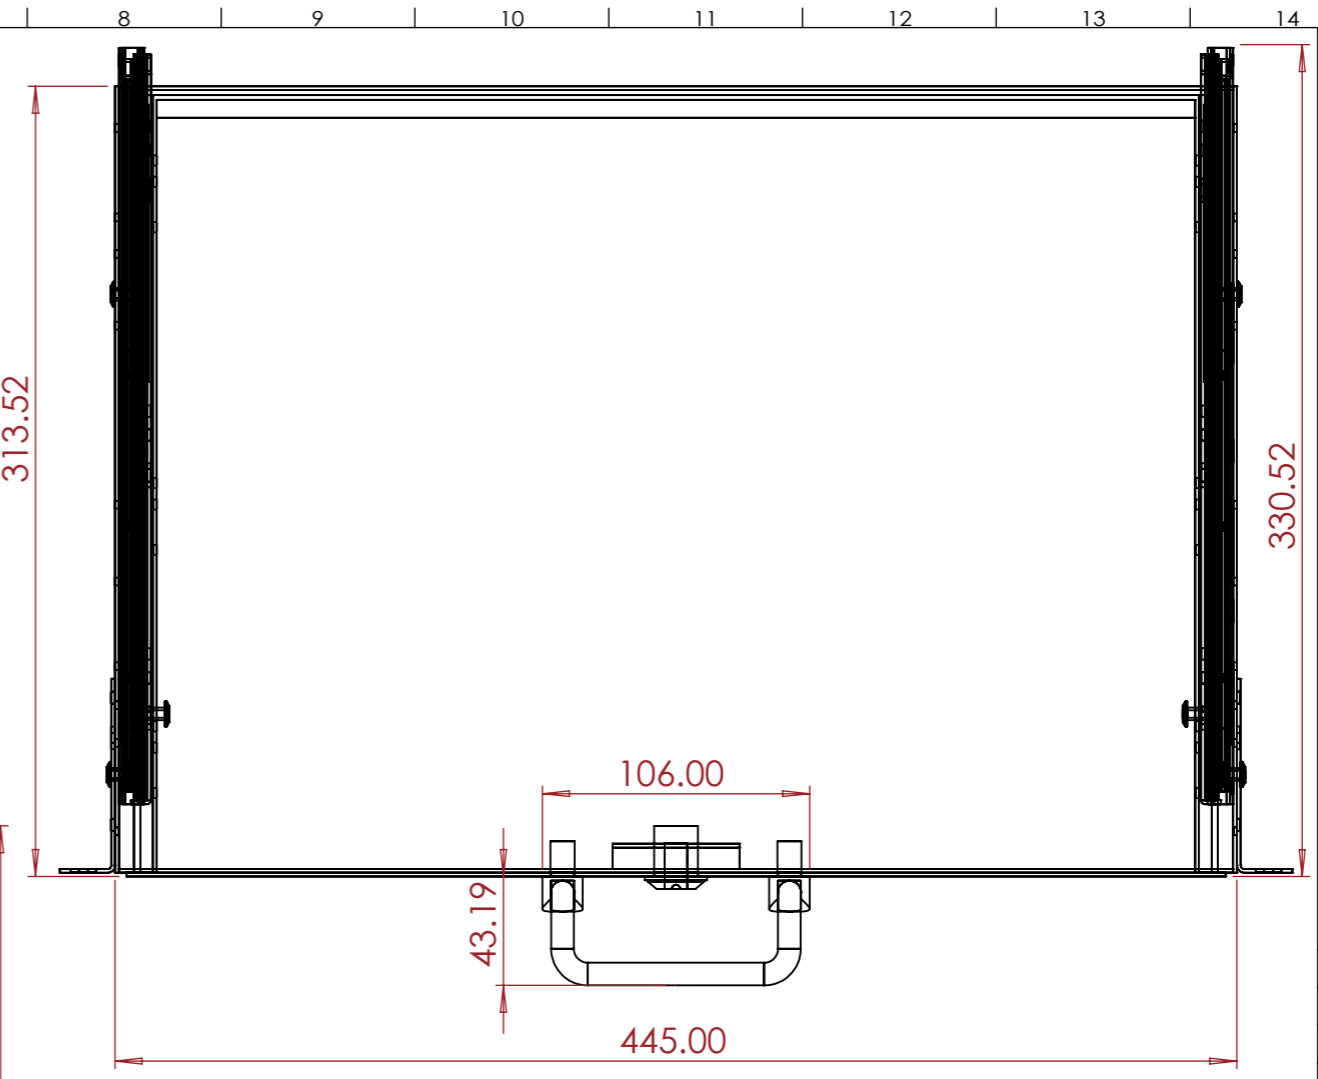

TOP VIEW (OPEN)

FRONT VIEW

TOP VIEW (CLOSED)

NOTES:

The internal width of the drawer is 412mm. See TOP VIEW (OPEN)

The internal depth is 306.72mm. See TOP VIEW (OPEN)

All dimensions in mm unless specified otherwise

REV	DESCRIPTION	DATE
0	ORIGINAL ISSUE	10/31/2022

HARDWARE WEIGHT

HARDWARE MATERIAL

ITEM CODE:
RAK-DRW-2U-001

DRAWN BY: CHECKED BY:

SCALE:
NTS

MAIL : sales@armorcases.com.au
WEB : www.armorcases.com.au