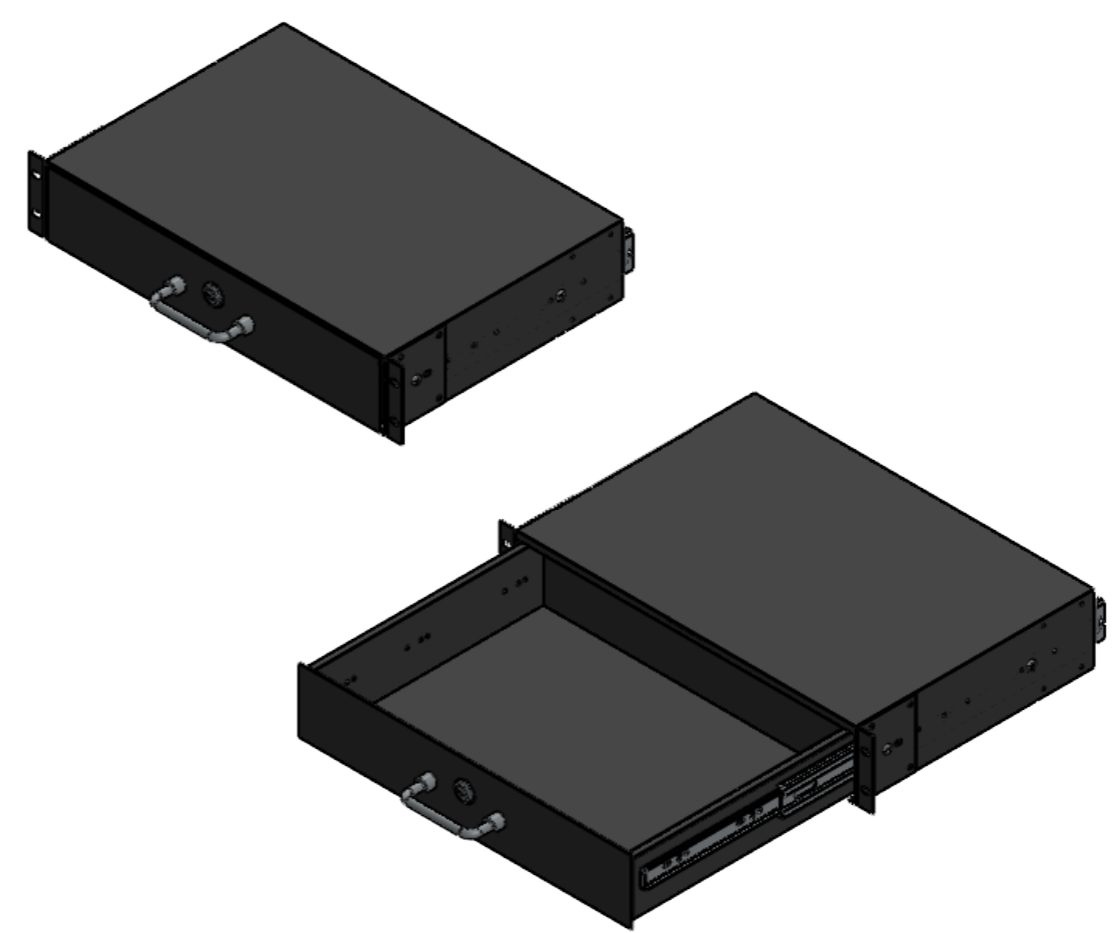

TOP VIEW (OPEN)

FRONT VIEW

TOP VIEW (CLOSED)

NOTES:

The internal width of the drawer is 412mm. See TOP VIEW (OPEN)

The internal depth is 306.72mm. See TOP VIEW (OPEN)

All dimensions in mm unless specified otherwise

REV	DESCRIPTION	DATE
0	ORIGINAL ISSUE	10/31/2022

HARDWARE WEIGHT

HARDWARE MATERIAL

ITEM CODE:
RAK-DRW-2U-001

DRAWN BY: CHECKED BY:

SCALE:
NTS

MAIL : sales@armorcases.com.au
WEB : www.armorcases.com.au