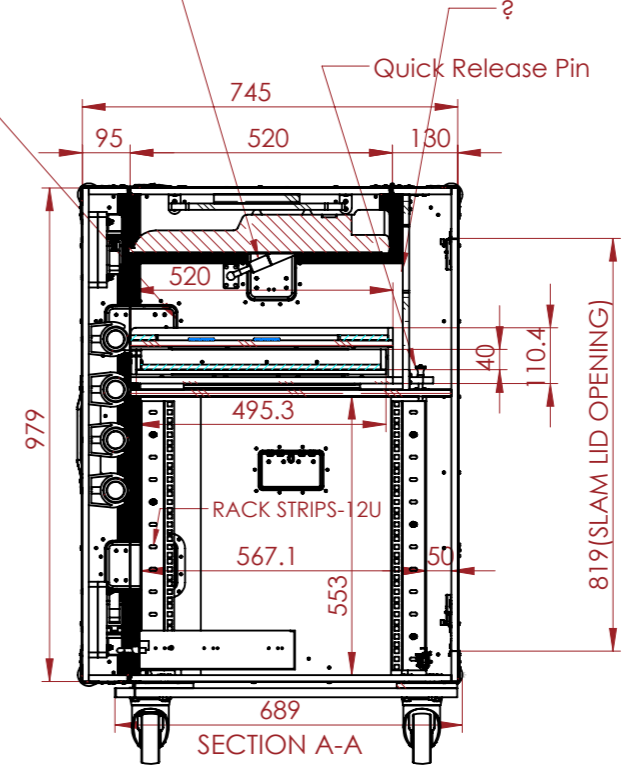

 EVA FOAM
 VELCRO STRIPS

GAS STRUT (GS-360-135-12C)
 EXTENDED LENGTH : 360mm
 STROKE LENGTH : 135mm
 ENDPLATE : TYPE C
 CAPACITY : 10kg

NOTES:

| REV | DESCRIPTION | DATE |
|-----|----------------|------------|
| 0 | ORIGINAL ISSUE | 06/02/2023 |

ESTIMATED WEIGHT:
114.12 KG

QUANTITY:
1

ITEM CODE:
WS-VR-ATEM-1ME-AP

DRAWN BY: **RP** CHECKED BY: **AS**

SCALE:
NTS

ADD : 45/7-9 Percy St, Auburn,
 NSW 2144, Australia
 PH : 02 9188 6801
 MAIL : sales@armorcases.com.au
 WEB : www.armorcases.com.au