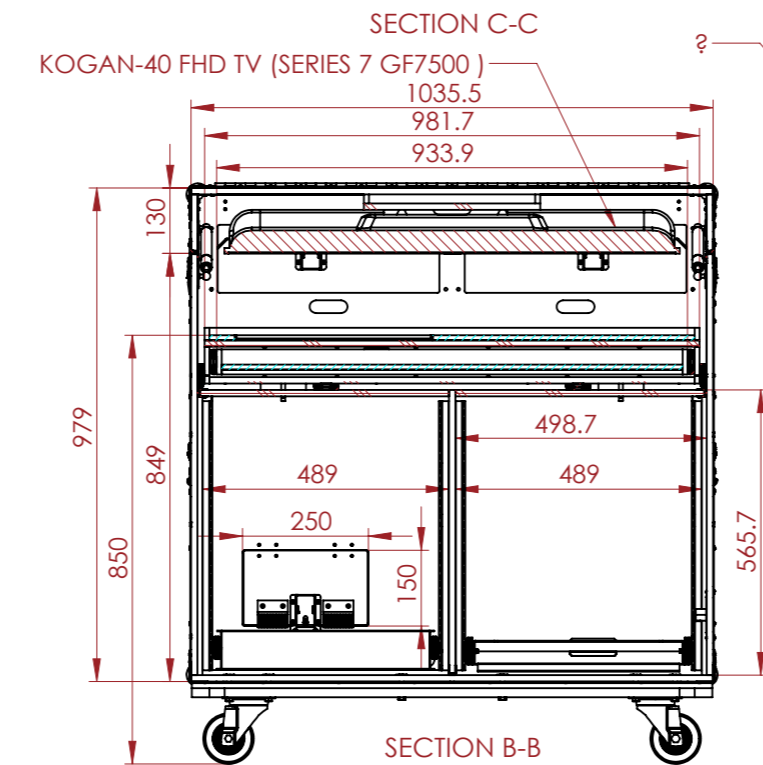

 EVA FOAM
 VELCRO STRIPS

GAS STRUT (GS-360-135-12C)
 EXTENDED LENGTH : 360mm
 STROKE LENGTH : 135mm
 ENDPLATE : TYPE C
 CAPACITY : 10kg

NOTES:

| REV | DESCRIPTION | DATE |
|-----|----------------|------------|
| 0 | ORIGINAL ISSUE | 06/02/2023 |

ESTIMATED WEIGHT:
114.12 KG

QUANTITY:
1

ITEM CODE:
WS-VR-ATEM-1ME-AP

DRAWN BY: **RP** CHECKED BY: **AS**

SCALE:
NTS

ADD : 45/7-9 Percy St, Auburn,
 NSW 2144, Australia
 PH : 02 9188 6801
 MAIL : sales@armorcases.com.au
 WEB : www.armorcases.com.au