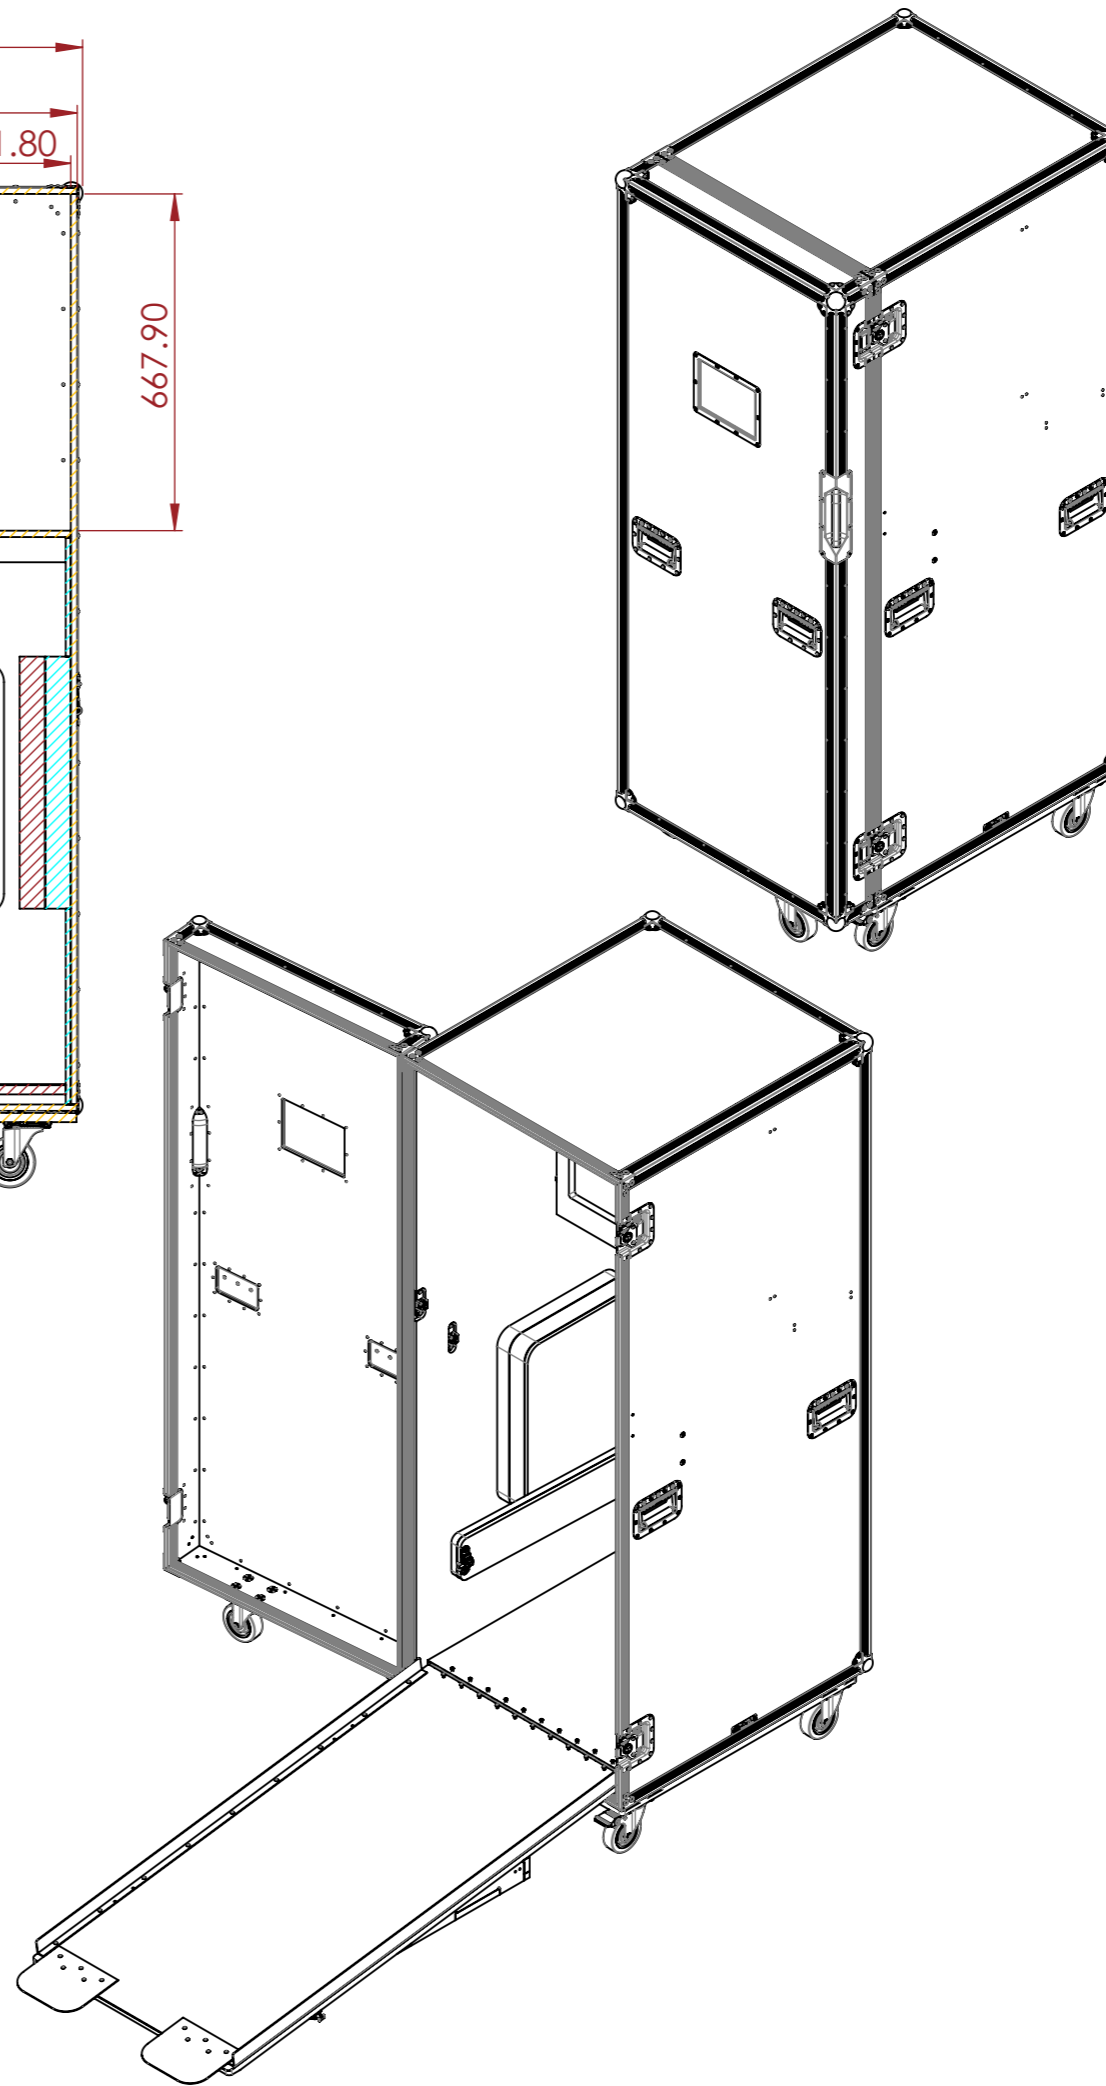

SECTION A-A
SCALE 1 : 15

SECTION B-B
SCALE 1 : 15

NOTES:

| REV | DESCRIPTION | DATE |
|-----|----------------|------------|
| 0 | ORIGINAL ISSUE | 10/31/2022 |
| | | |
| | | |
| | | |
| | | |
| | | |
| | | |
| | | |
| | | |

ESTIMATED WEIGHT:

132.09 KG

QUANTITY:

1

ITEM CODE:

RAMP-DEPUY-VELYS-T

DRAWN BY:

HA