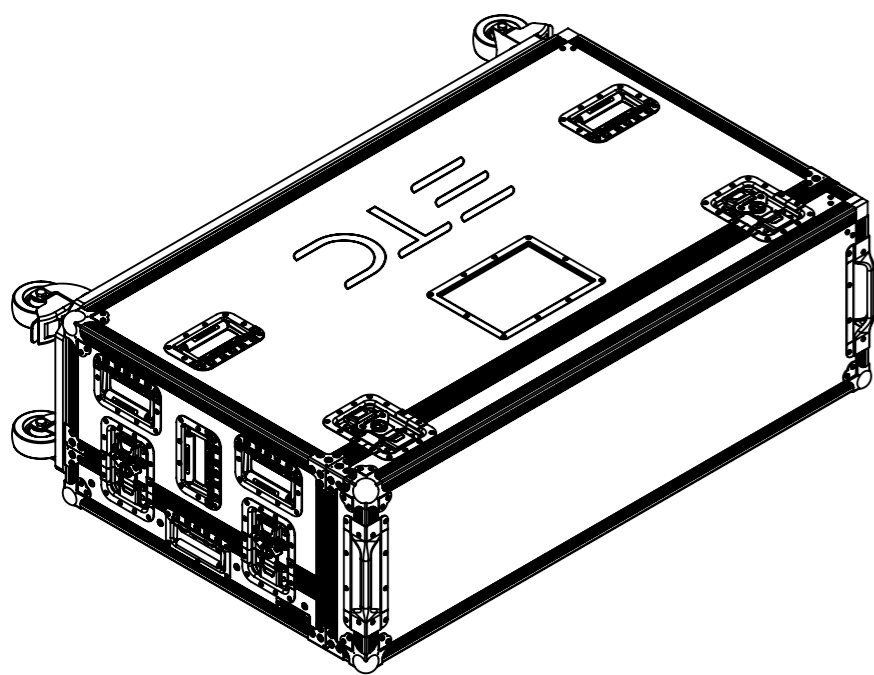

 EVA FOAM
 EPE 25 FOAM

ETC Eos Fader Wing 20 (NOT INCLUDED)
 ETC Ion Xe (NOT INCLUDED)
 24 Inch- (DELL P2418)(NOT INCLUDED)

SECTION B-B

SECTION A-A

NOTES:
 Unless specified in the drawing, all products displayed in this drawing other than the case itself is not part of our product offering.

REV	DESCRIPTION	DATE
0	ORIGINAL ISSUE	11/10/2023

ESTIMATED WEIGHT (CASE ONLY):
 79.38 KG

QUANTITY:
 1

ITEM CODE:
 LXCTRL-ETC-IONXEF20

DRAWN BY: RP
 CHECKED BY: AS

SCALE:
 NTS

MAIL : sales@armorcases.com.au
 WEB : www.armorcases.com.au