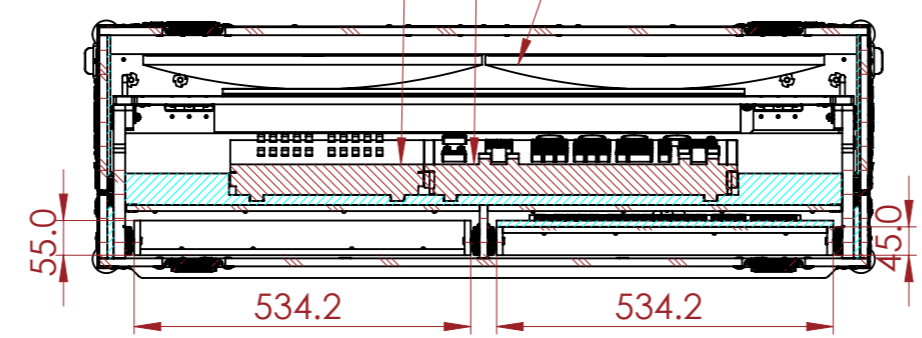

 EVA FOAM
 EPE 25 FOAM

ETC Eos Fader Wing 20 (NOT INCLUDED)
 ETC Ion Xe (NOT INCLUDED)
 24 Inch- (DELL P2418)(NOT INCLUDED)

SECTION B-B

SECTION A-A

NOTES:
 Unless specified in the drawing, all products displayed in this drawing other than the case itself is not part of our product offering.

REV	DESCRIPTION	DATE
0	ORIGINAL ISSUE	11/10/2023

ESTIMATED WEIGHT (CASE ONLY):
 79.38 KG

QUANTITY:
 1

ITEM CODE:
 LXCTRL-ETC-IONXEF20

DRAWN BY: RP
 CHECKED BY: AS

SCALE:
 NTS

MAIL : sales@armorcases.com.au
 WEB : www.armorcases.com.au