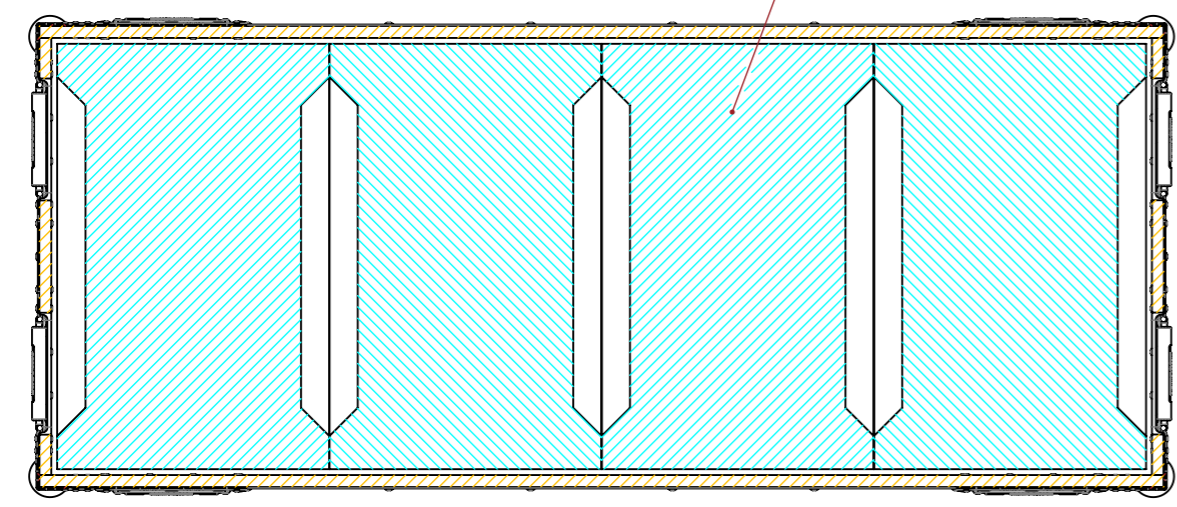

SECTION A-A  
SCALE 1 : 8

LIGHT FOAM SHELL IS NOT INCLUDED WITH THIS PRODUCT

SECTION B-B  
SCALE 1 : 8

NOTES:

REV	DESCRIPTION	DATE
0	ORIGINAL ISSUE	10/31/2022

ESTIMATED WEIGHT (CASE ONLY):  
**47.34 KG**

QUANTITY:  
**1**