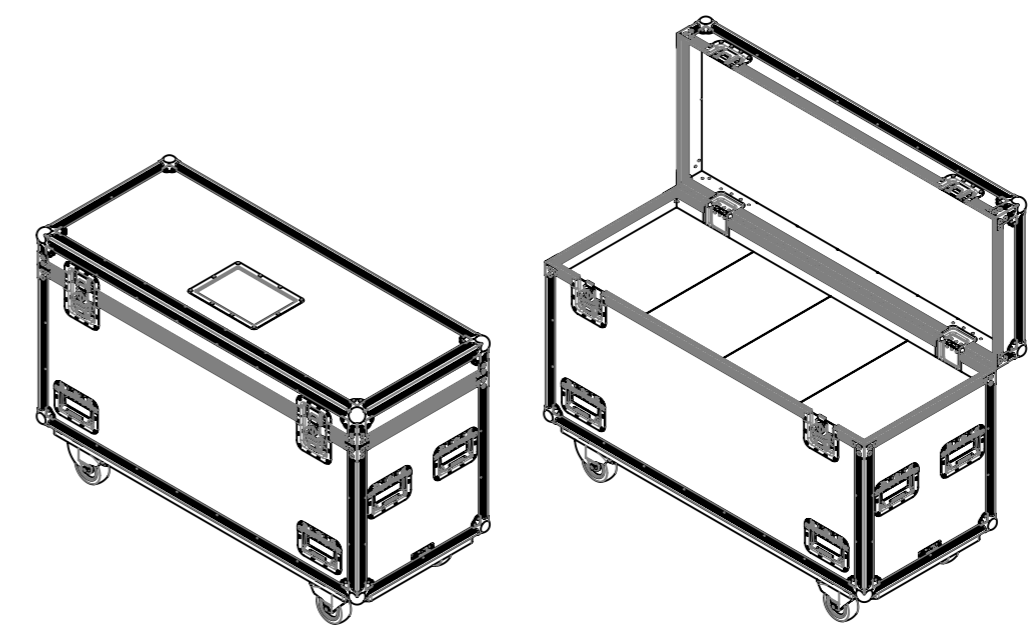

SECTION A-A  
SCALE 1 : 8

LIGHT FOAM SHELL IS NOT INCLUDED WITH THIS PRODUCT

SECTION B-B  
SCALE 1 : 8

NOTES:

REV	DESCRIPTION	DATE
0	ORIGINAL ISSUE	10/31/2022

ESTIMATED WEIGHT (CASE ONLY):  
**47.34 KG**

QUANTITY:  
**1**

ITEM CODE:  
**LXMH-ROBE-SPIIDER-4X**

DRAWN BY: **KI**      CHECKED BY: **AS**

SCALE:  
**NTS**

MAIL : [sales@armorcases.com.au](mailto:sales@armorcases.com.au)  
WEB : [www.armorcases.com.au](http://www.armorcases.com.au)