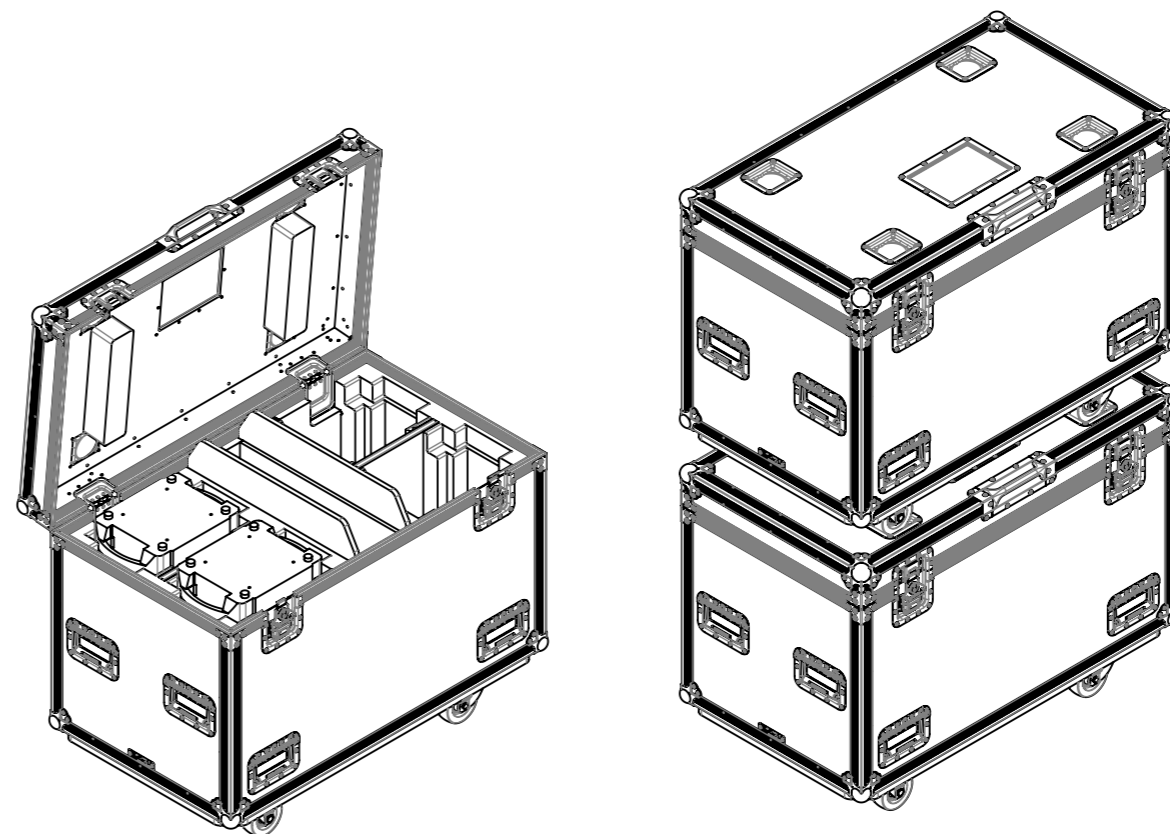

SECTION A-A

SECTION B-B

NOTES:
UNLESS SPECIFIED IN THE DRAWING,
ALL PRODUCTS DISPLAYED IN THIS
DRAWING OTHER THAN THE CASE
ITSELF IS NOT PART OF OUR PRODUCT
OFFERING.

TEST FIT ACTUAL ITEM BEFORE
FINISHING CASE BUILDING (REMOVE
THIS NOTE IF THERE WERE NO ACTUAL
ITEM TO FIT IN)

-  CARPET
-  EVA FOAM
-  PLYWOOD
-  EXTERNAL DIMENSIONS
-  INTERNAL DIMENSIONS
-  TOLERANCES
-  EQUIPMENT DIMENSIONS
-  EPE 25 FOAM

REV	DESCRIPTION	DATE
0	ORIGINAL ISSUE	10/31/2022

ESTIMATED WEIGHT (CASE ONLY):
62.91 KG