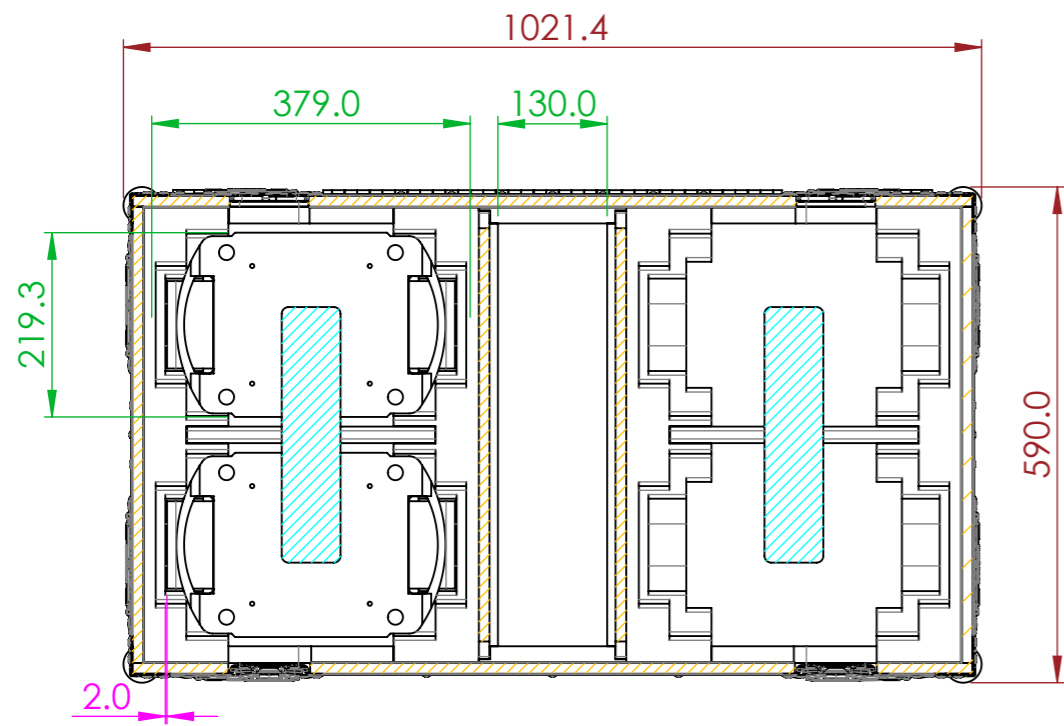

SECTION A-A

SECTION B-B

NOTES:
UNLESS SPECIFIED IN THE DRAWING,
ALL PRODUCTS DISPLAYED IN THIS
DRAWING OTHER THAN THE CASE
ITSELF IS NOT PART OF OUR PRODUCT
OFFERING.

TEST FIT ACTUAL ITEM BEFORE
FINISHING CASE BUILDING (REMOVE
THIS NOTE IF THERE WERE NO ACTUAL
ITEM TO FIT IN)

-  CARPET
-  EVA FOAM
-  PLYWOOD
-  EXTERNAL DIMENSIONS
-  INTERNAL DIMENSIONS
-  TOLERANCES
-  EQUIPMENT DIMENSIONS
-  EPE 25 FOAM

REV	DESCRIPTION	DATE
0	ORIGINAL ISSUE	10/31/2022

ESTIMATED WEIGHT (CASE ONLY):
62.91 KG