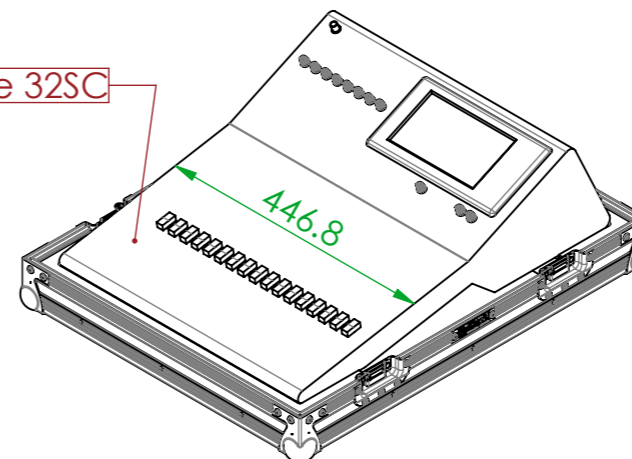

SECTION A-A

SECTION B-B

PreSonus StudioLive 32SC

NOTES:

REV	DESCRIPTION	DATE
0	ORIGINAL ISSUE	10/31/2022

ESTIMATED WEIGHT (CASE ONLY):

12.40 KG

QUANTITY:

1

ITEM CODE:

MIXR-PRES-SL-32SC

DRAWN BY:

HA

CHECKED BY:

AS

SCALE: