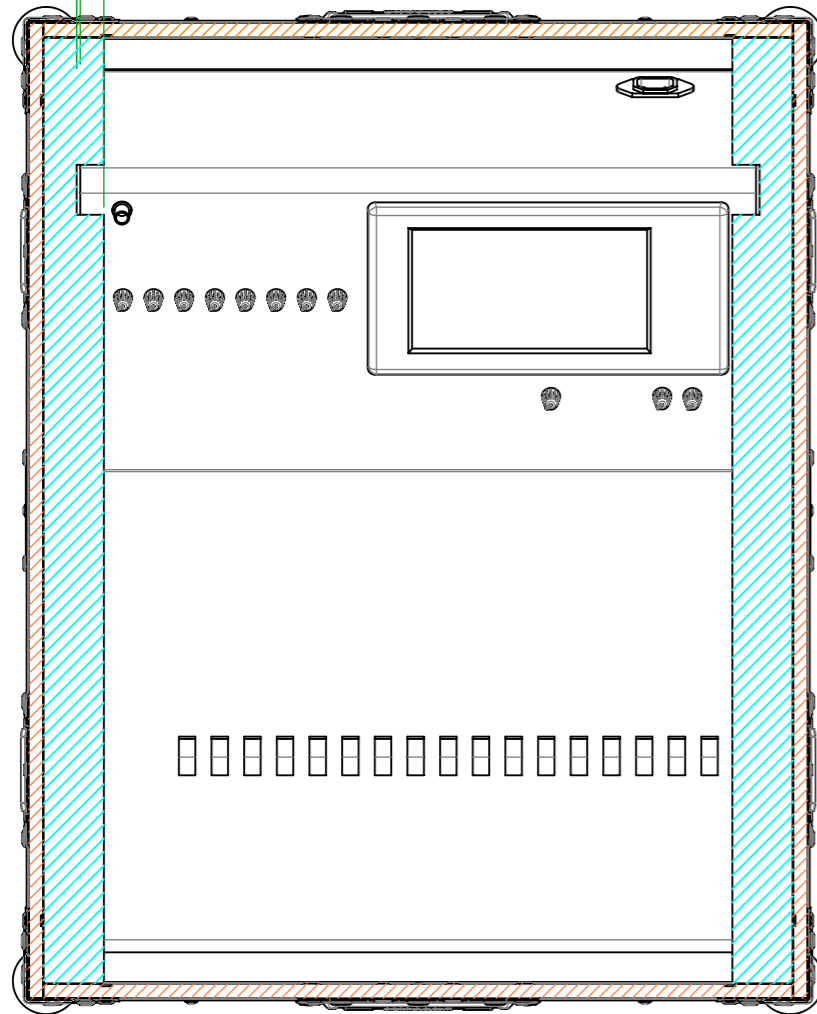

SECTION A-A

SECTION B-B

PreSonus StudioLive 32SC

NOTES:

REV	DESCRIPTION	DATE
0	ORIGINAL ISSUE	10/31/2022

ESTIMATED WEIGHT (CASE ONLY):

12.40 KG

QUANTITY:

1

ITEM CODE:

MIXR-PRES-SL-32SC

DRAWN BY:

HA

CHECKED BY:

AS

SCALE: