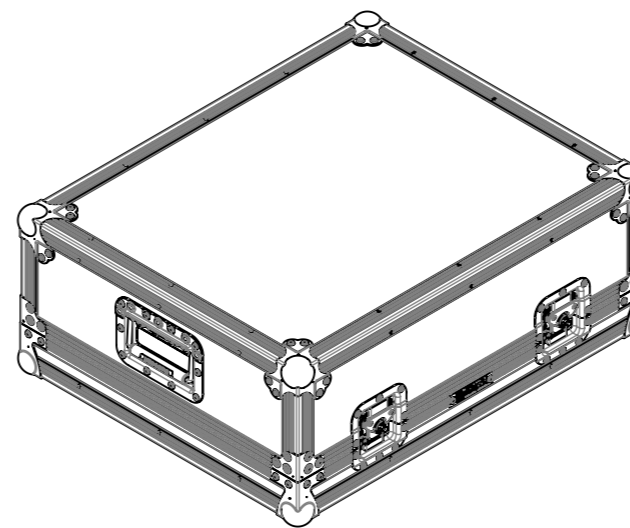

SECTION A-A

SECTION B-B

PreSonus StudioLive 32SC

NOTES:

REV	DESCRIPTION	DATE
0	ORIGINAL ISSUE	10/31/2022

ESTIMATED WEIGHT (CASE ONLY):

12.40 KG

QUANTITY:

1

ITEM CODE:

MIXR-PRES-SL-32SC

DRAWN BY:

HA

CHECKED BY:

AS

SCALE: