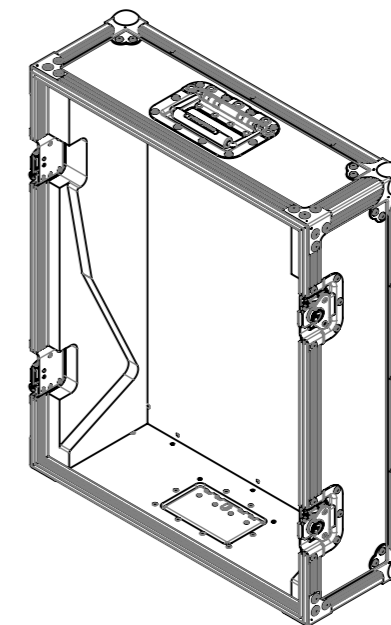

SECTION A-A

SECTION B-B

PreSonus StudioLive 32SC

NOTES:

REV	DESCRIPTION	DATE
0	ORIGINAL ISSUE	10/31/2022

ESTIMATED WEIGHT (CASE ONLY):

12.40 KG

QUANTITY:

1

ITEM CODE:

MIXR-PRES-SL-32SC

DRAWN BY:

HA

CHECKED BY:

AS

SCALE: