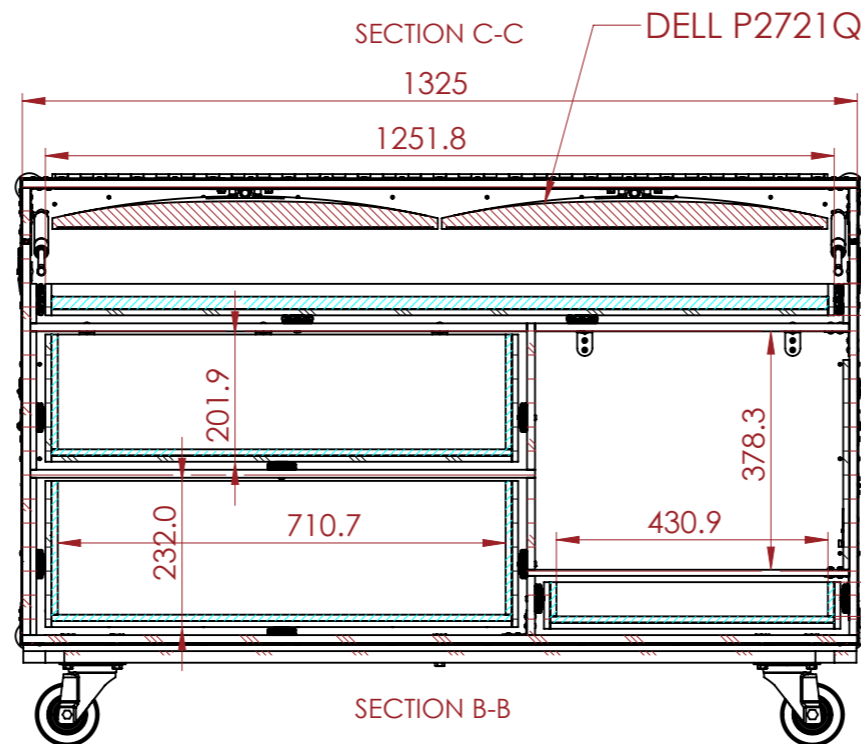

 EVA FOAM

RACK STRIPS 8U

SECTION C-C

DELL P2721Q

SECTION A-A

NOTES:

REV	DESCRIPTION	DATE
0	ORIGINAL ISSUE	23/09/2023

ESTIMATED WEIGHT (CASE ONLY):

125.49 KG

QUANTITY:

1

ITEM CODE:

WS-GI-600-PN

DRAWN BY:

RP

CHECKED BY: