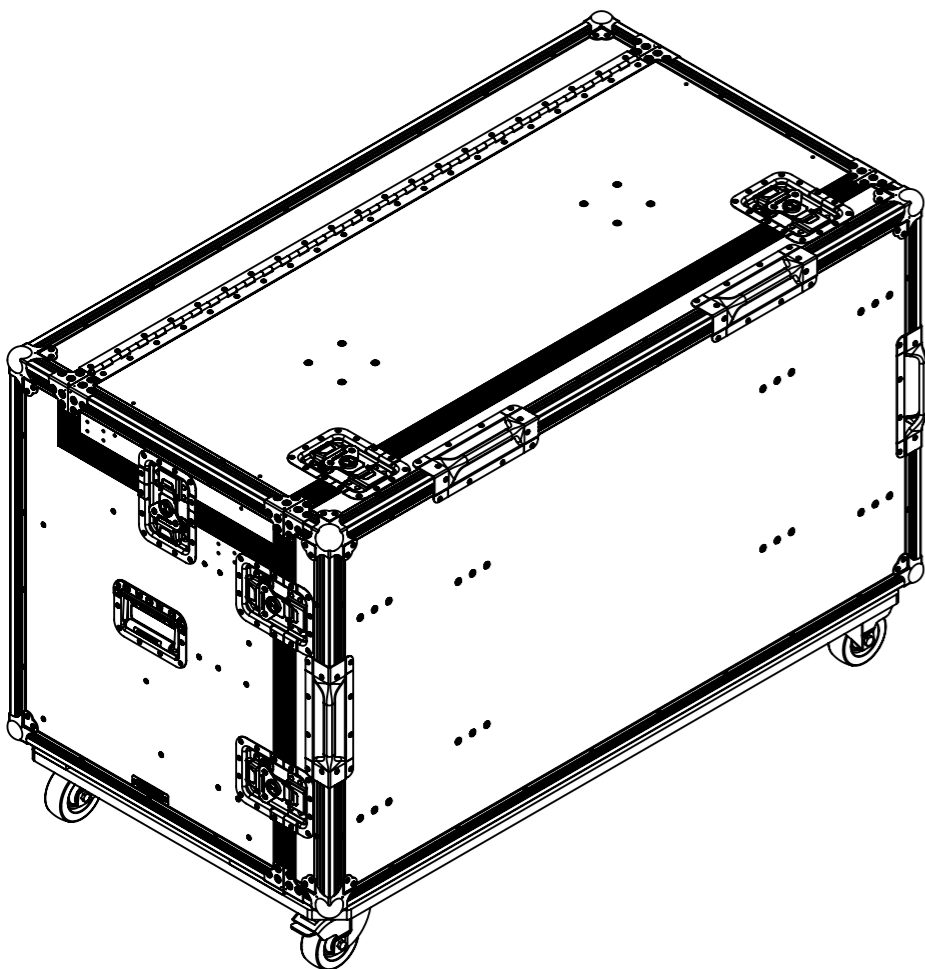

 EVA FOAM

RACK STRIPS 8U

SECTION C-C

DELL P2721Q

SECTION A-A

NOTES:

REV	DESCRIPTION	DATE
0	ORIGINAL ISSUE	23/09/2023

ESTIMATED WEIGHT (CASE ONLY):

125.49 KG

QUANTITY:

1

ITEM CODE:

WS-GI-600-PN

DRAWN BY:

RP

CHECKED BY: