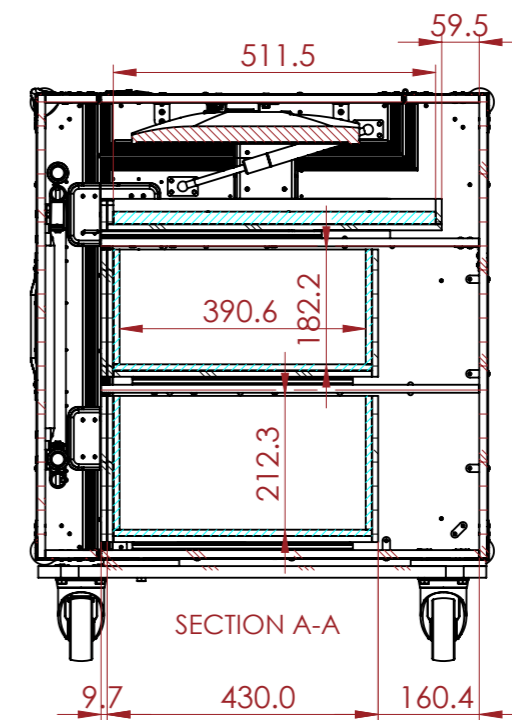

 EVA FOAM

RACK STRIPS 8U

SECTION C-C

DELL P2721Q

SECTION A-A

NOTES:

REV	DESCRIPTION	DATE
0	ORIGINAL ISSUE	23/09/2023

ESTIMATED WEIGHT (CASE ONLY):

125.49 KG

QUANTITY:

1

ITEM CODE:

WS-GI-600-PN

DRAWN BY:

RP

CHECKED BY: