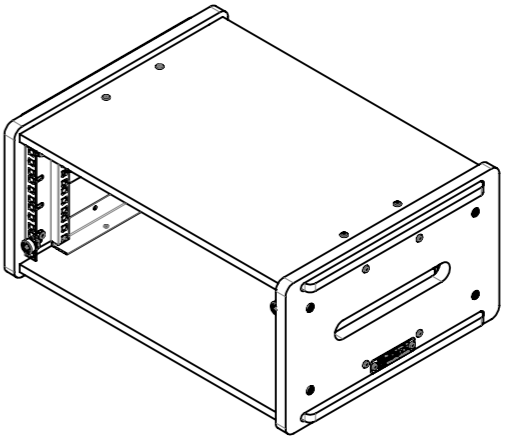

**BOX MARKED AS RED IS NOT SUPPLIED BY ARMOR**

NOTES:  
UNLESS SPECIFIED IN THE DRAWING,  
ALL PRODUCTS DISPLAYED IN THIS  
DRAWING OTHER THAN THE CASE  
ITSELF IS NOT PART OF OUR PRODUCT  
OFFERING.

SECTION D-D

SECTION F-F

VIEW SHOWN WITHOUT BOX. FOAMS  
& RACK PANEL PROVIDED BY ARMOR.

VIEW SHOWN WITH BOX

ESTIMATED WEIGHT (CASE ONLY):

8.11 KG

ITEM CODE:

RKS-4U-360-PELI1637

DRAWN BY: