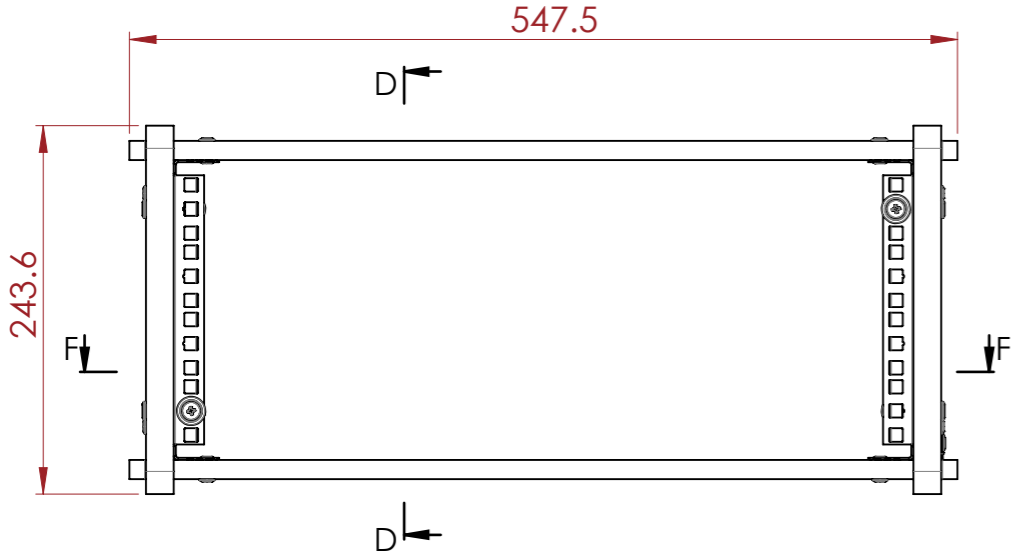

**BOX MARKED AS RED IS NOT SUPPLIED BY ARMOR**

NOTES:  
UNLESS SPECIFIED IN THE DRAWING,  
ALL PRODUCTS DISPLAYED IN THIS  
DRAWING OTHER THAN THE CASE  
ITSELF IS NOT PART OF OUR PRODUCT  
OFFERING.

SECTION D-D

SECTION F-F

VIEW SHOWN WITHOUT BOX. FOAMS  
& RACK PANEL PROVIDED BY ARMOR.

VIEW SHOWN WITH BOX

ESTIMATED WEIGHT (CASE ONLY):

8.11 KG

ITEM CODE:

RKS-4U-360-PELI1637

DRAWN BY: