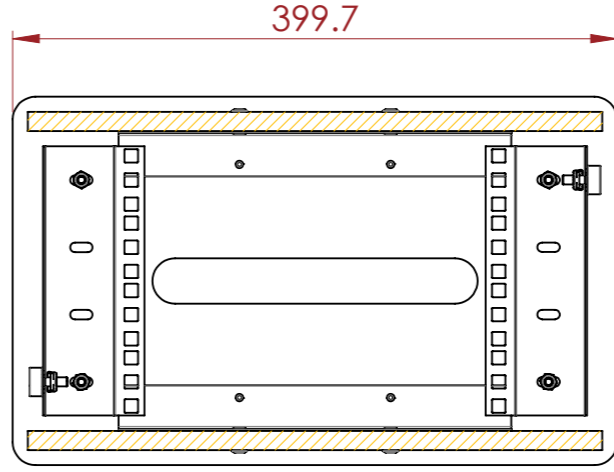

**BOX MARKED AS RED IS NOT SUPPLIED BY ARMOR**

NOTES:  
UNLESS SPECIFIED IN THE DRAWING,  
ALL PRODUCTS DISPLAYED IN THIS  
DRAWING OTHER THAN THE CASE  
ITSELF IS NOT PART OF OUR PRODUCT  
OFFERING.

SECTION D-D

SECTION F-F

VIEW SHOWN WITHOUT BOX. FOAMS  
& RACK PANEL PROVIDED BY ARMOR.

VIEW SHOWN WITH BOX

ESTIMATED WEIGHT (CASE ONLY):

8.11 KG

ITEM CODE:

RKS-4U-360-PELI1637

DRAWN BY: