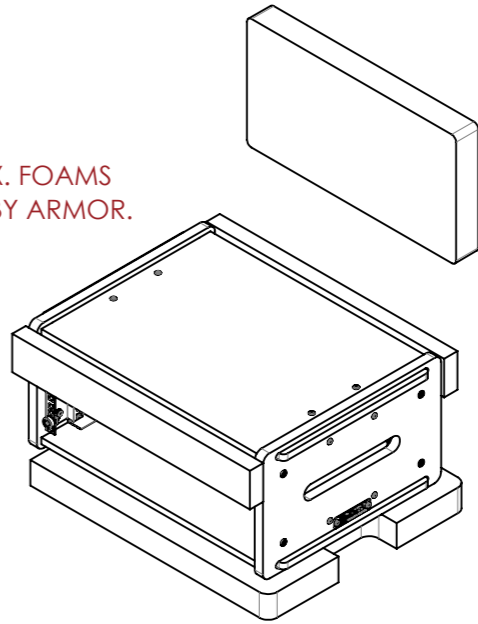

**BOX MARKED AS RED IS NOT SUPPLIED BY ARMOR**

NOTES:  
UNLESS SPECIFIED IN THE DRAWING,  
ALL PRODUCTS DISPLAYED IN THIS  
DRAWING OTHER THAN THE CASE  
ITSELF IS NOT PART OF OUR PRODUCT  
OFFERING.

SECTION D-D

SECTION F-F

VIEW SHOWN WITHOUT BOX. FOAMS  
& RACK PANEL PROVIDED BY ARMOR.

VIEW SHOWN WITH BOX

ESTIMATED WEIGHT (CASE ONLY):

8.11 KG

ITEM CODE:

RKS-4U-360-PELI1637

DRAWN BY: