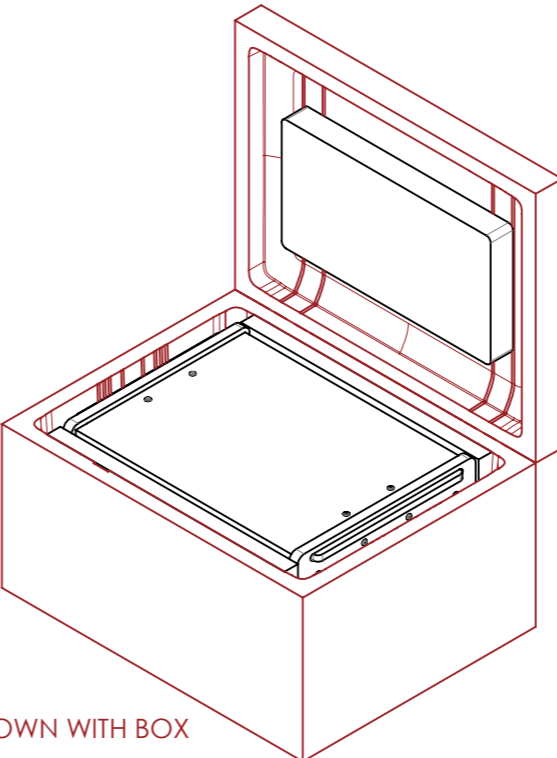

**BOX MARKED AS RED IS NOT SUPPLIED BY ARMOR**

NOTES:  
UNLESS SPECIFIED IN THE DRAWING,  
ALL PRODUCTS DISPLAYED IN THIS  
DRAWING OTHER THAN THE CASE  
ITSELF IS NOT PART OF OUR PRODUCT  
OFFERING.

SECTION D-D

SECTION F-F

VIEW SHOWN WITHOUT BOX. FOAMS  
& RACK PANEL PROVIDED BY ARMOR.

VIEW SHOWN WITH BOX

ESTIMATED WEIGHT (CASE ONLY):

8.11 KG

ITEM CODE:

RKS-4U-360-PELI1637

DRAWN BY: