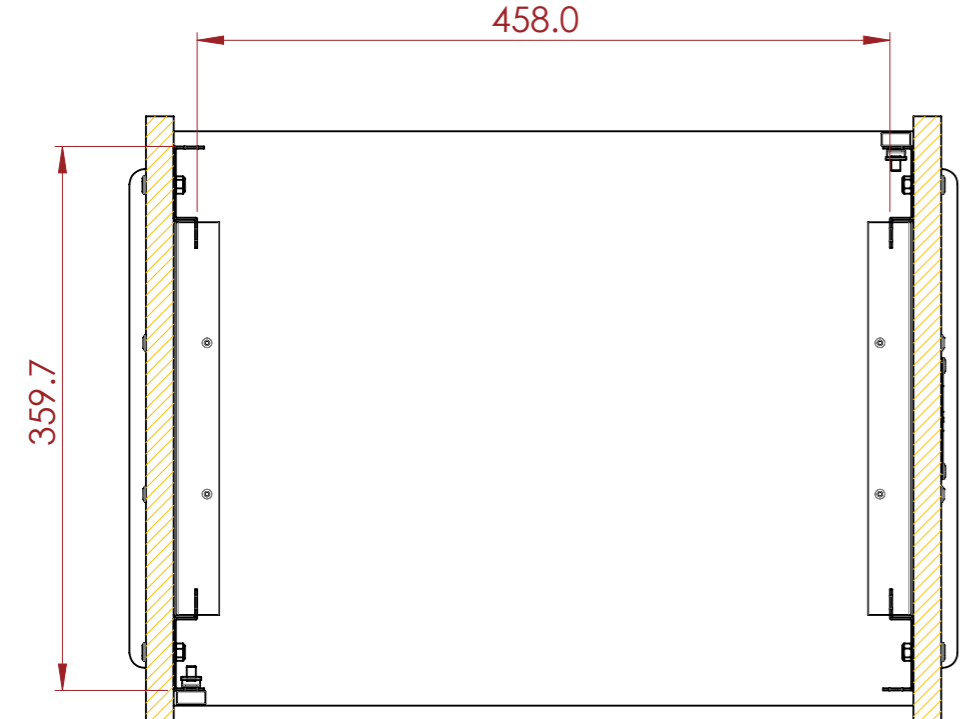

**BOX MARKED AS RED IS NOT SUPPLIED BY ARMOR**

NOTES:  
UNLESS SPECIFIED IN THE DRAWING,  
ALL PRODUCTS DISPLAYED IN THIS  
DRAWING OTHER THAN THE CASE  
ITSELF IS NOT PART OF OUR PRODUCT  
OFFERING.

SECTION D-D

SECTION F-F

VIEW SHOWN WITHOUT BOX. FOAMS  
& RACK PANEL PROVIDED BY ARMOR.

VIEW SHOWN WITH BOX

ESTIMATED WEIGHT (CASE ONLY):

8.11 KG

ITEM CODE:

RKS-4U-360-PELI1637

DRAWN BY: