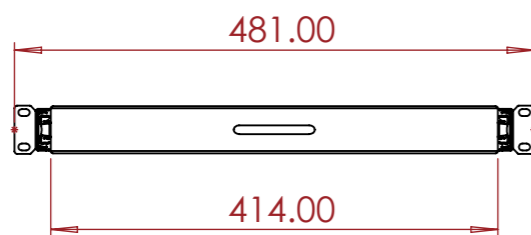

TOP VIEW

ISOMETRIC VIEW

FRONT VIEW

SIDE VIEW

NOTES:  
UNLESS SPECIFIED IN THE DRAWING,  
ALL PRODUCTS DISPLAYED IN THIS  
DRAWING OTHER THAN THE CASE  
ITSELF IS NOT PART OF OUR PRODUCT  
OFFERING.

ESTIMATED WEIGHT (CASE ONLY):

1.5 KG

ITEM CODE:

RAK-DRW-1U

DRAWN BY:

JS

CHECKED BY:

SCALE:

NTS