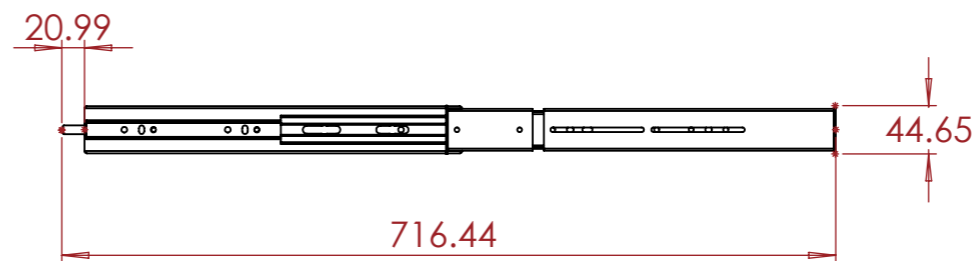

TOP VIEW

ISOMETRIC VIEW

FRONT VIEW

SIDE VIEW

NOTES:  
UNLESS SPECIFIED IN THE DRAWING,  
ALL PRODUCTS DISPLAYED IN THIS  
DRAWING OTHER THAN THE CASE  
ITSELF IS NOT PART OF OUR PRODUCT  
OFFERING.

ESTIMATED WEIGHT (CASE ONLY):

1.5 KG

ITEM CODE:

RAK-DRW-1U

DRAWN BY:

JS

CHECKED BY:

SCALE:

NTS