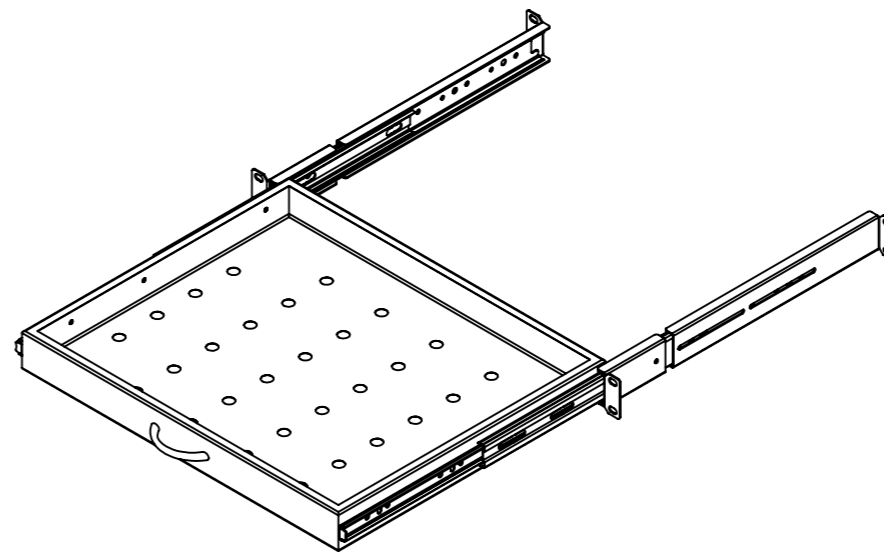

TOP VIEW

ISOMETRIC VIEW

FRONT VIEW

SIDE VIEW

NOTES:  
UNLESS SPECIFIED IN THE DRAWING,  
ALL PRODUCTS DISPLAYED IN THIS  
DRAWING OTHER THAN THE CASE  
ITSELF IS NOT PART OF OUR PRODUCT  
OFFERING.

ESTIMATED WEIGHT (CASE ONLY):

1.5 KG

ITEM CODE:

RAK-DRW-1U

DRAWN BY:

JS

CHECKED BY:

SCALE:

NTS