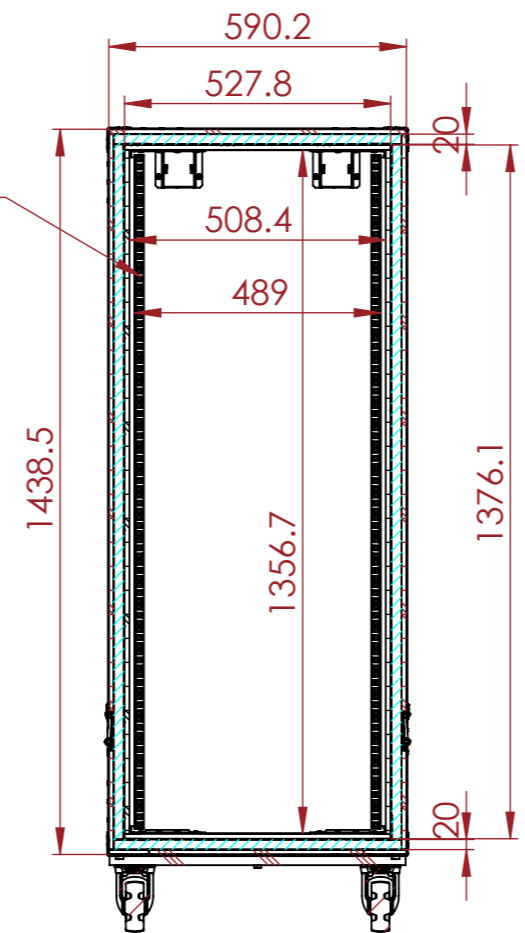

SECTION B-B

EVA FOAM

30U RACK STRIPS

SECTION C-C

SECTION A-A

NOTES:
UNLESS SPECIFIED IN THE DRAWING,
ALL PRODUCTS DISPLAYED IN THIS
DRAWING OTHER THAN THE CASE
ITSELF IS NOT PART OF OUR PRODUCT
OFFERING.

ESTIMATED WEIGHT (CASE ONLY):
83.03 KG

ITEM CODE:
RKF-30U-628.5-SL-AR

DRAWN BY: RP CHECKED BY: AS

SCALE:
NTS

MAIL : sales@armorcases.com.au
WEB : www.armorcases.com.au