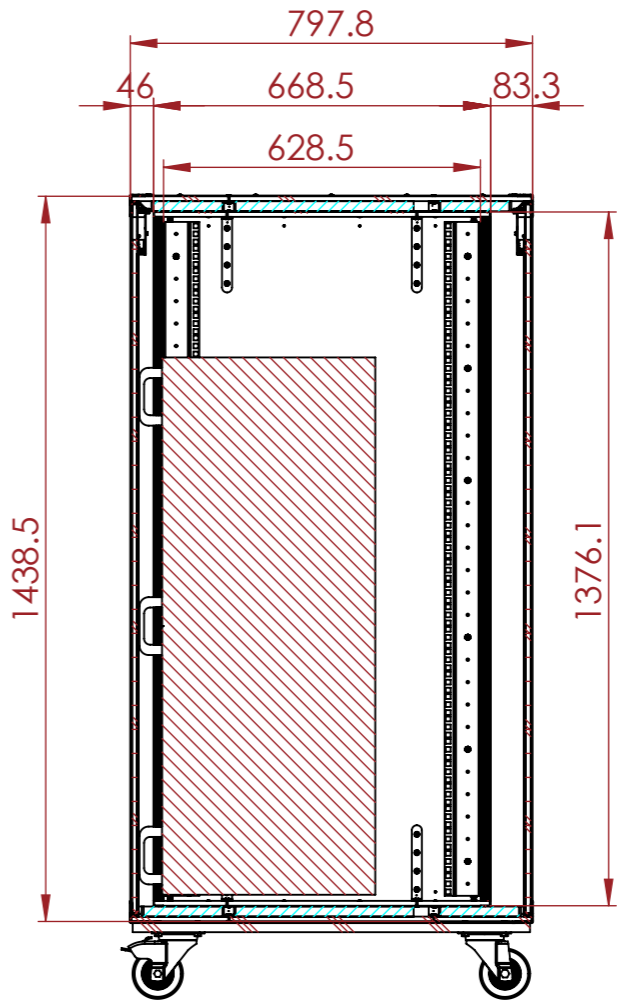

SECTION B-B

EVA FOAM

30U RACK STRIPS

SECTION C-C

SECTION A-A

NOTES:
UNLESS SPECIFIED IN THE DRAWING,
ALL PRODUCTS DISPLAYED IN THIS
DRAWING OTHER THAN THE CASE
ITSELF IS NOT PART OF OUR PRODUCT
OFFERING.

ESTIMATED WEIGHT (CASE ONLY):
83.03 KG

ITEM CODE:
RKF-30U-628.5-SL-AR

DRAWN BY: RP CHECKED BY: AS

SCALE:
NTS

MAIL : sales@armorcases.com.au
WEB : www.armorcases.com.au